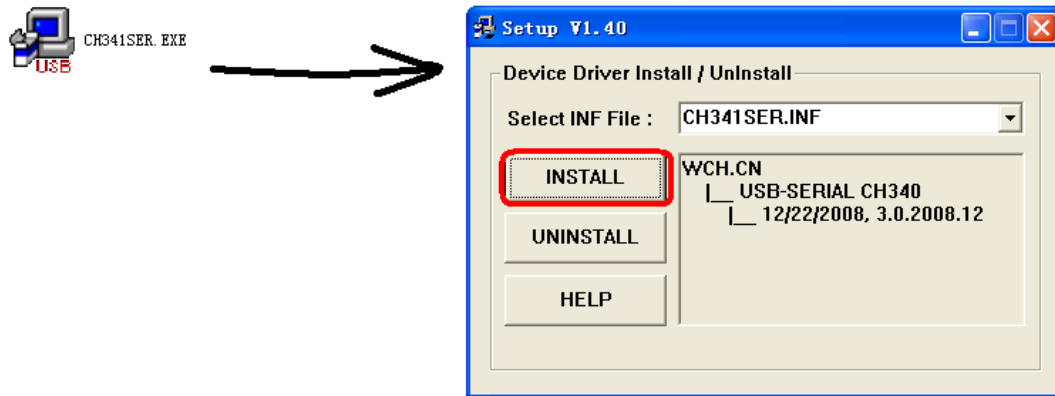

Installing and connecting

Easy Electronic Co., www.xlogic-relay.nl

Model:

ELC- USB

ELC-RS232

Product information

ELC-USB

.1.

2.

3.

4.

5.

ELC-RS232

1.

2.

3.